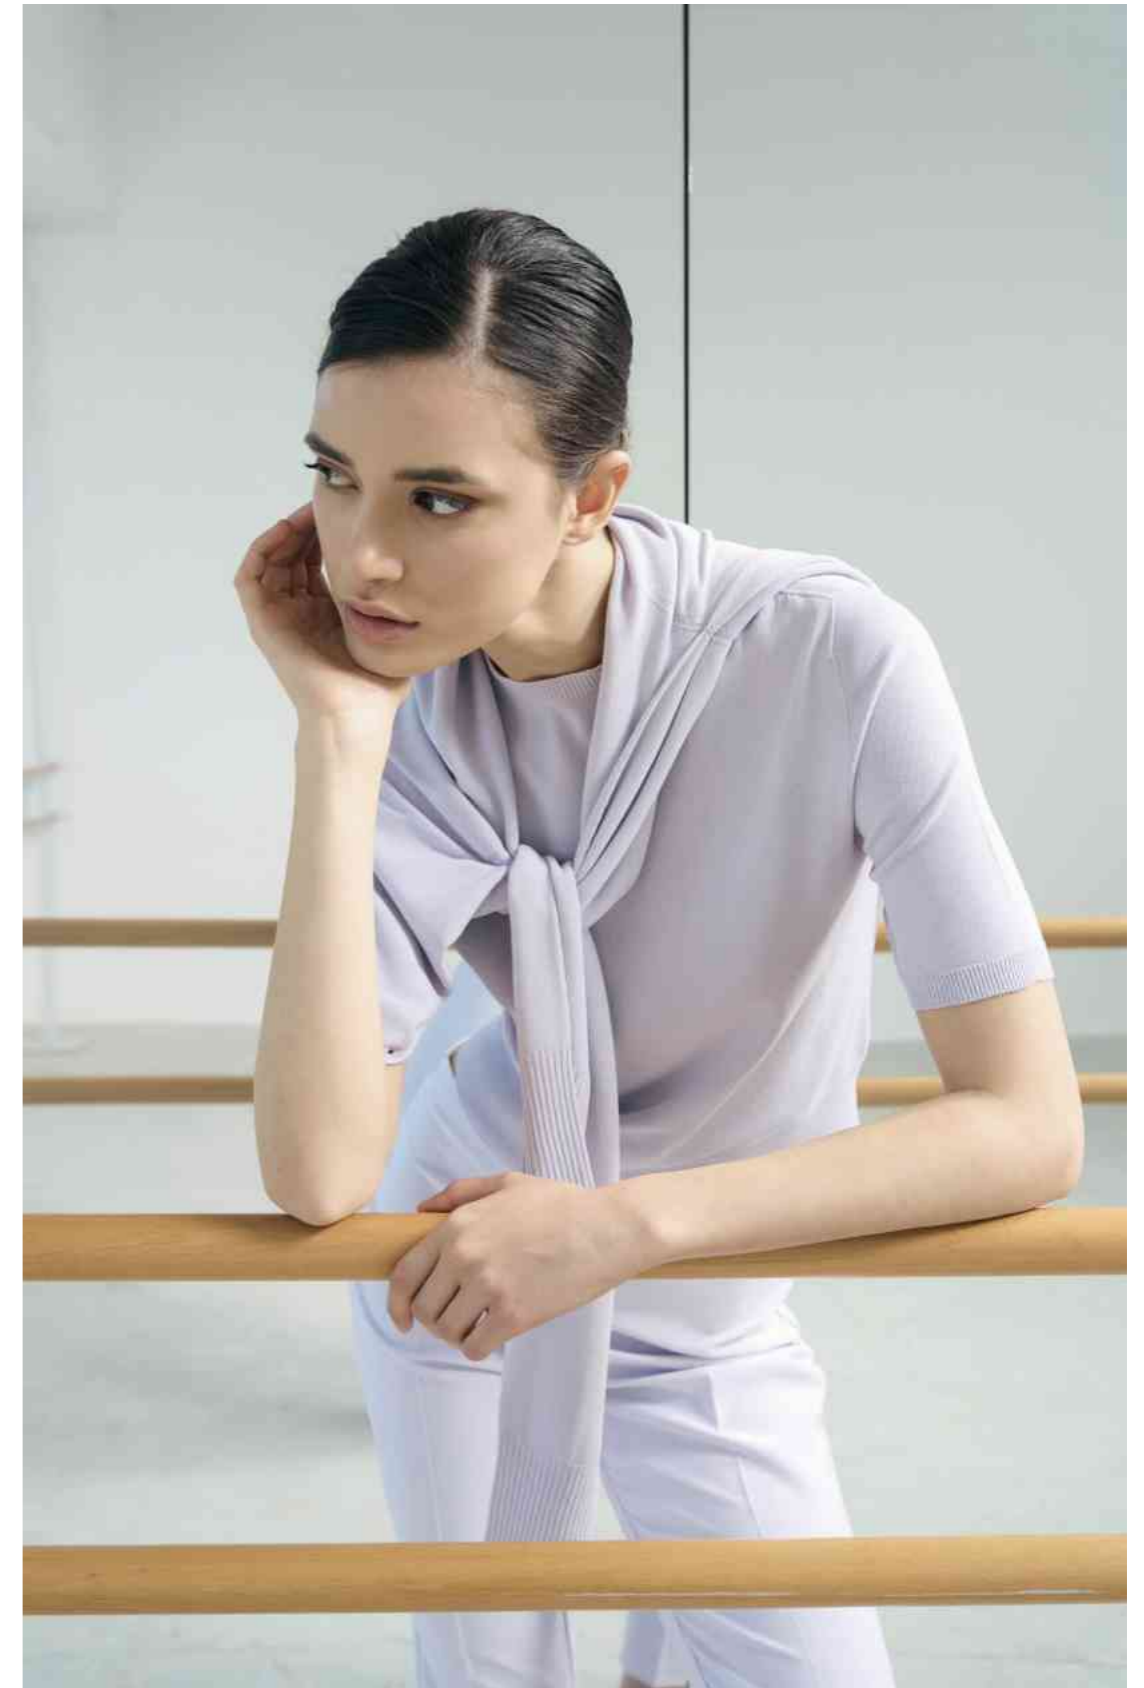

SANDRO FERRONE

SPRING SUMMER 26.

BLAZER S18XBFRARA
TROUSERS S18YBFMOSCHINO

BLAZER S18XBFRARA

DRESS S23XBFBARBIATE

SWEATER S9XBFPENELOPE
CARDIGAN S9XBFFPERLA
TROUSERS S18XBFSOPRANI

DRESS S25XBFFANDANGO

BLOUSE S22XBFLUNES